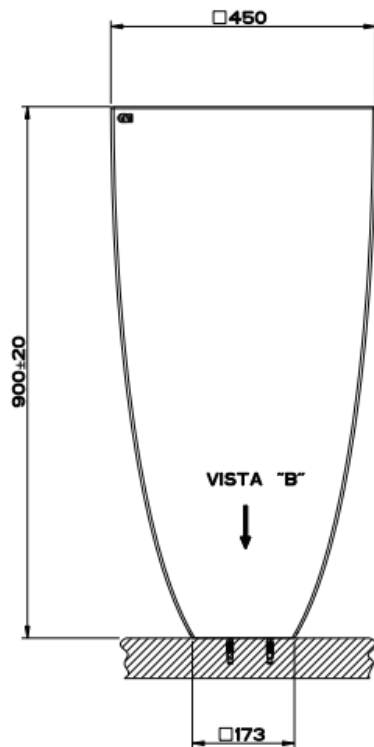

Mimi Basin

For further information please contact our showrooms on 0207 221 6786 or email us at info@theshowroomltd.co.uk

Mimi Basin

For further information please contact our showrooms on 0207 221 6786 or email us at info@theshowroomltd.co.uk