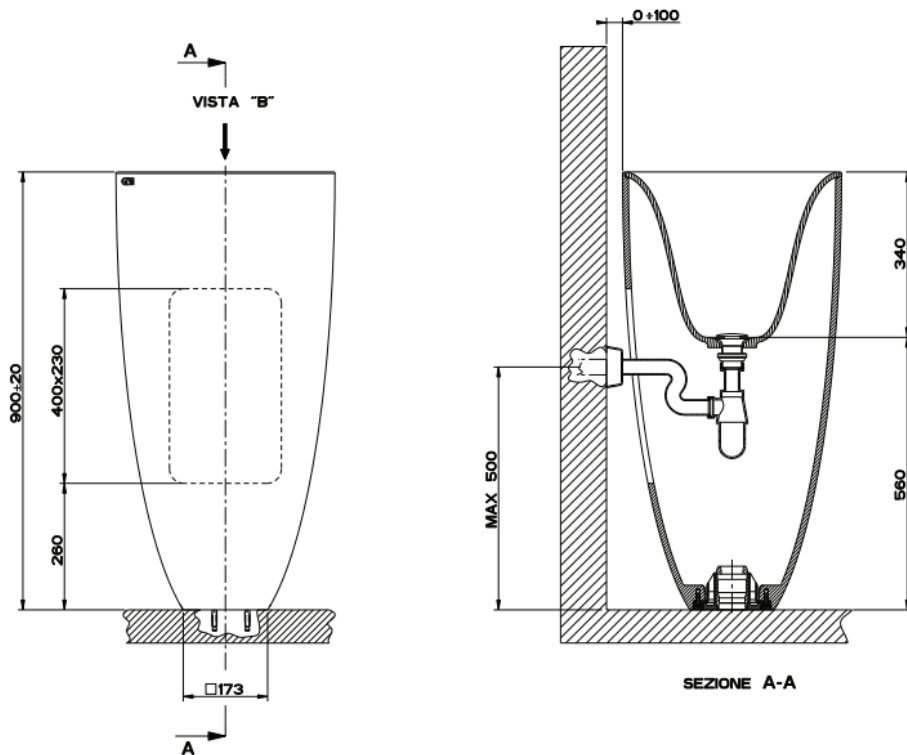

Mimi Basin

For further information please contact our showrooms on 0207 221 6786 or email us at info@theshowroomltd.co.uk

Mimi Basin

For further information please contact our showrooms on 0207 221 6786 or email us at info@theshowroomltd.co.uk