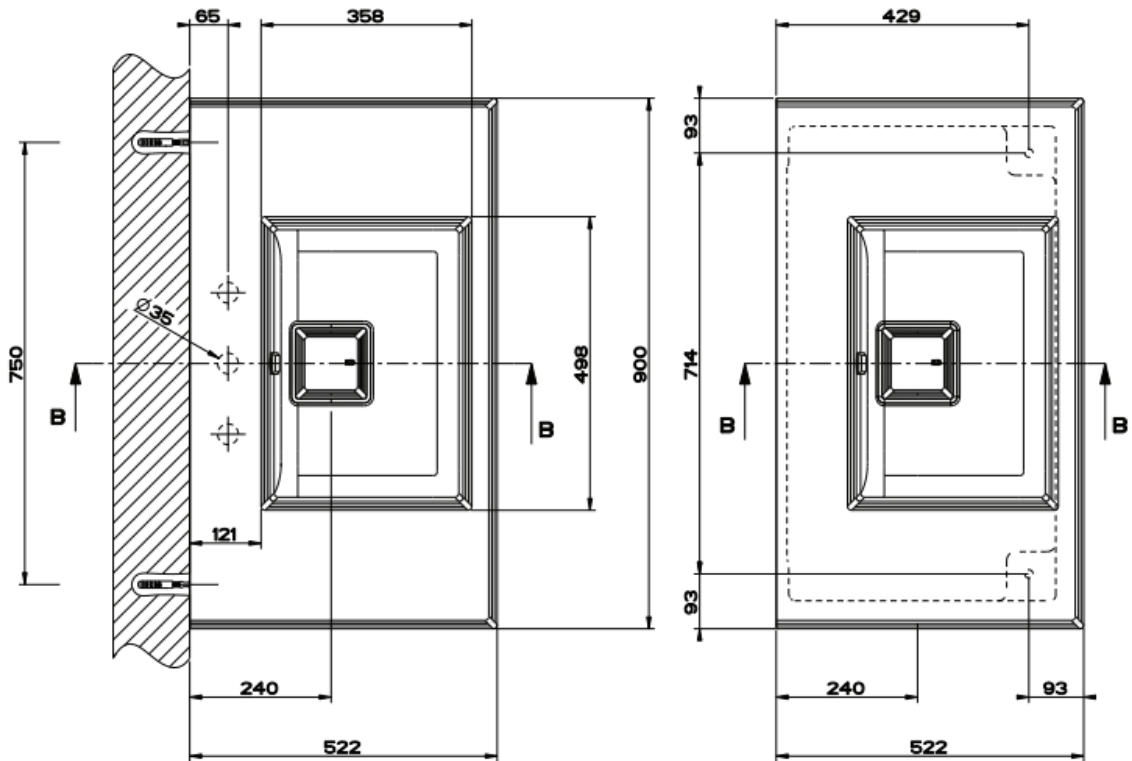

Eleganza Basin

For further information please contact our showrooms on 0207 221 6786 or email us at info@theshowroomltd.co.uk

Eleganza Basin

For further information please contact our showrooms on 0207 221 6786 or email us at info@theshowroomltd.co.uk