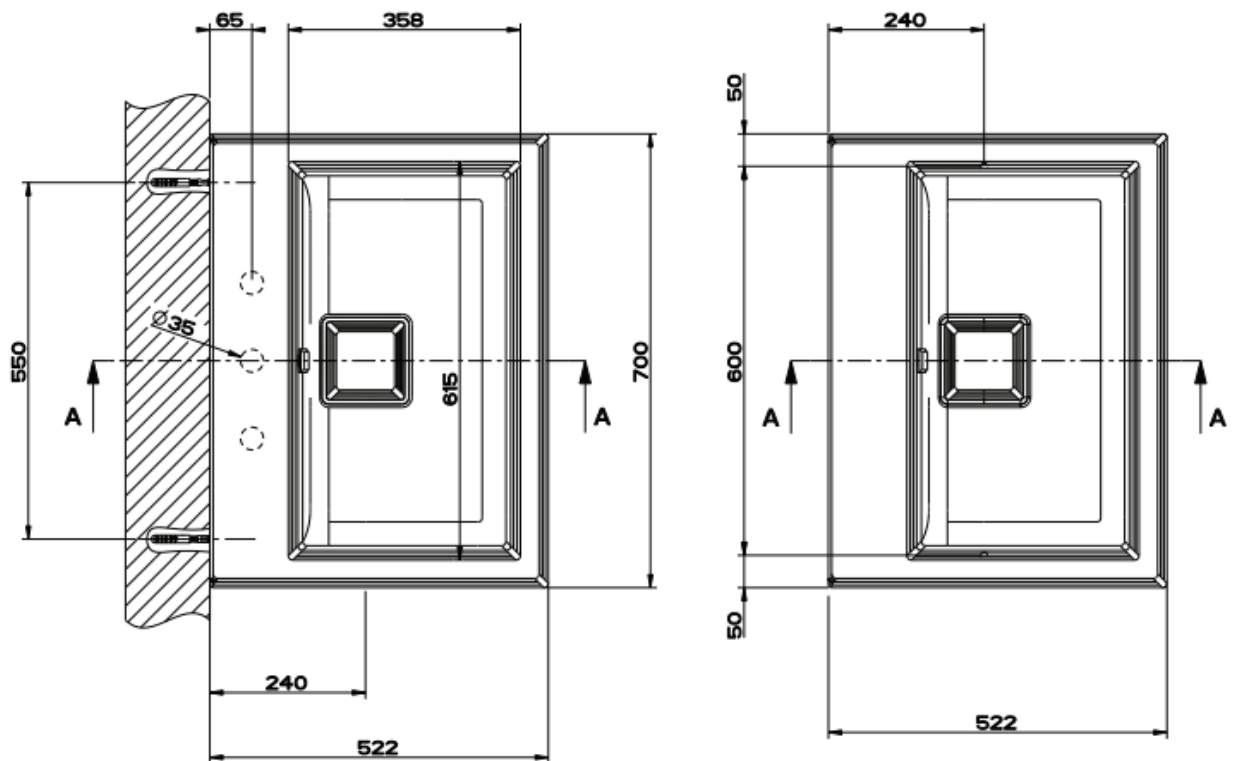

Eleganza Basin

For further information please contact our showrooms on 0207 221 6786 or email us at info@theshowroomltd.co.uk