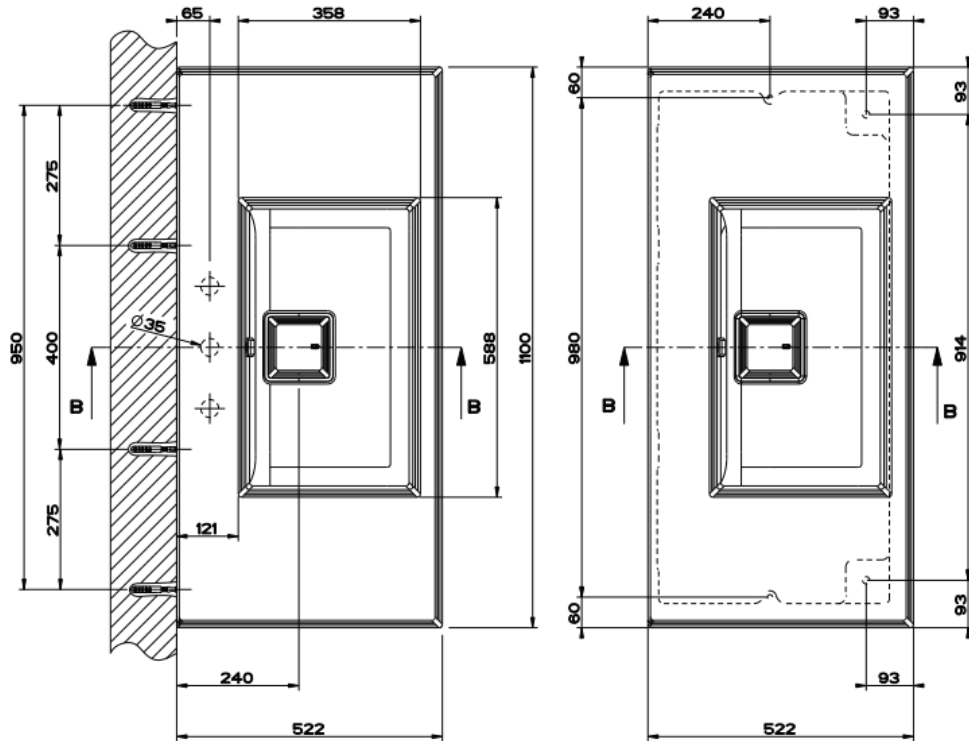

Eleganza Basin

For further information please contact our showrooms on 0207 221 6786 or email us at info@theshowroomltd.co.uk