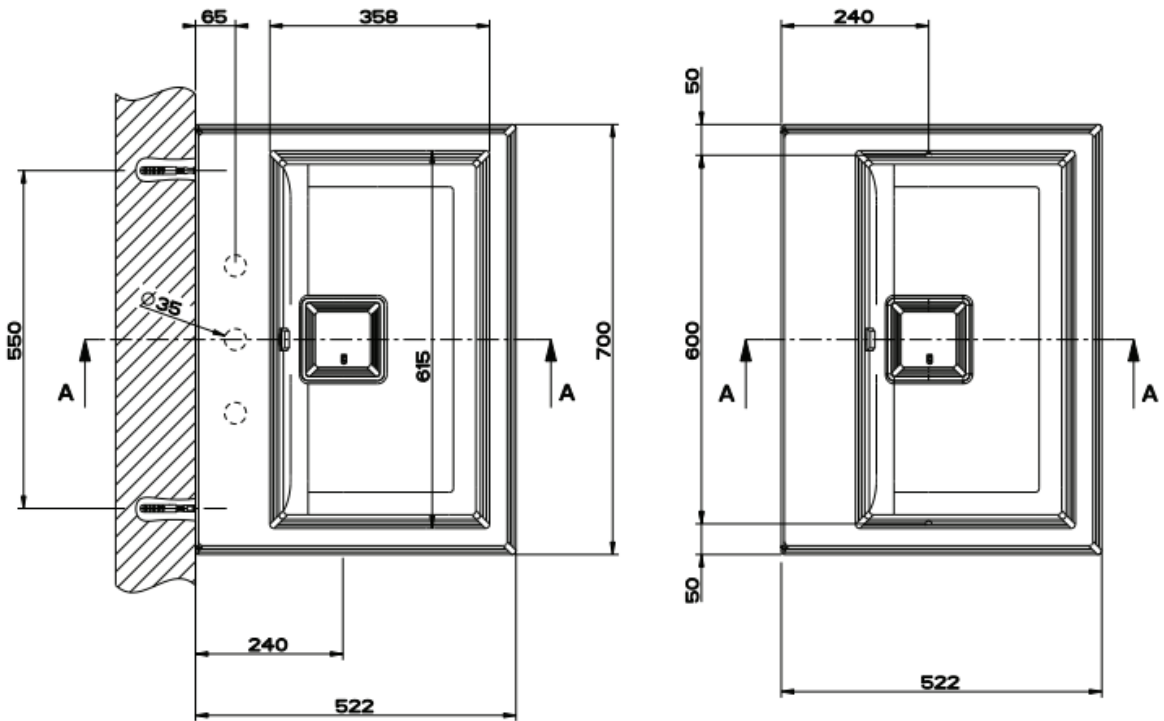

Eleganza Basin

For further information please contact our showrooms on 0207 221 6786 or email us at info@theshowroomltd.co.uk