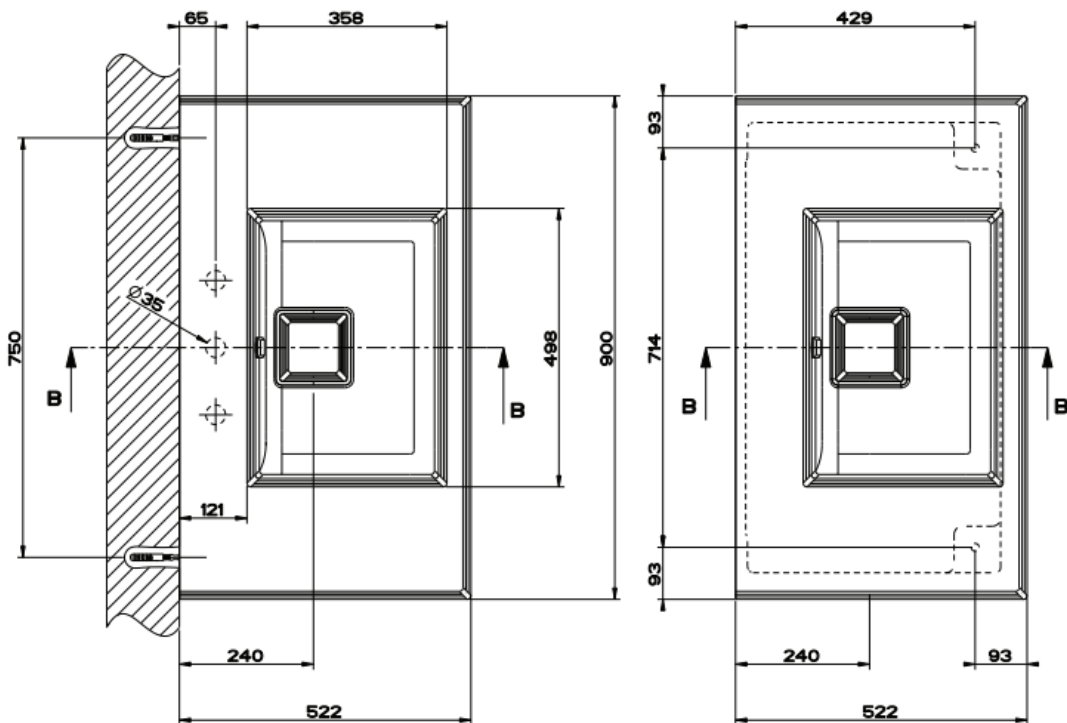

Eleganza Basin

For further information please contact our showrooms on 0207 221 6786 or email us at info@theshowroomltd.co.uk

Eleganza Basin

For further information please contact our showrooms on 0207 221 6786 or email us at info@theshowroomltd.co.uk