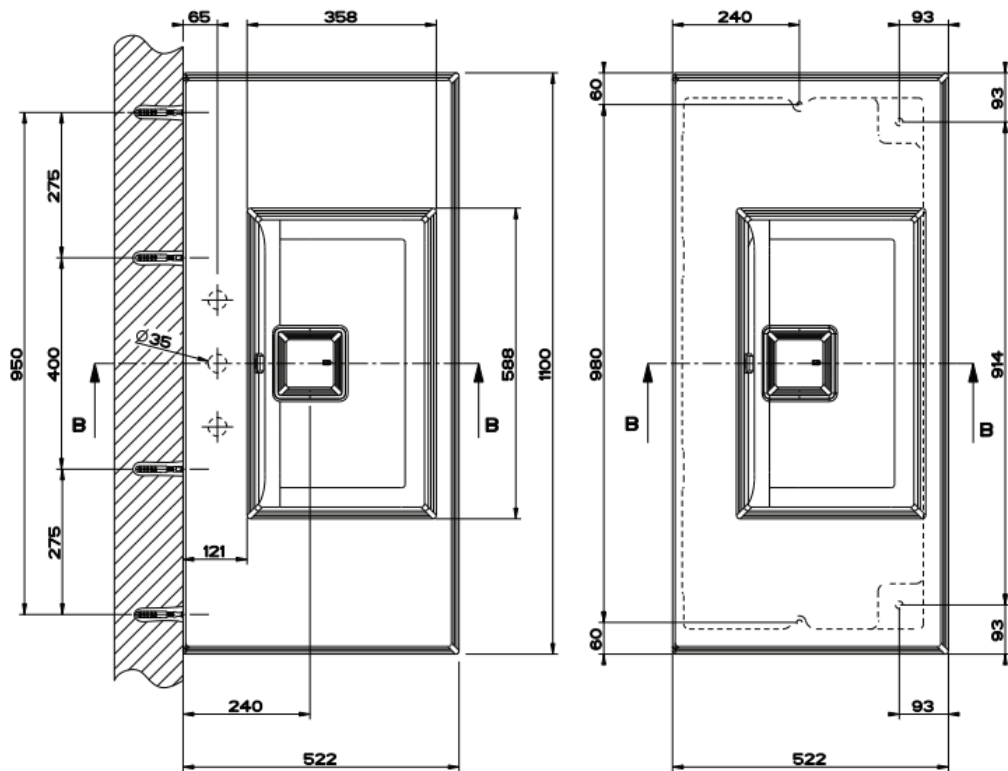

Eleganza Basin

For further information please contact our showrooms on 0207 221 6786 or email us at info@theshowroomltd.co.uk