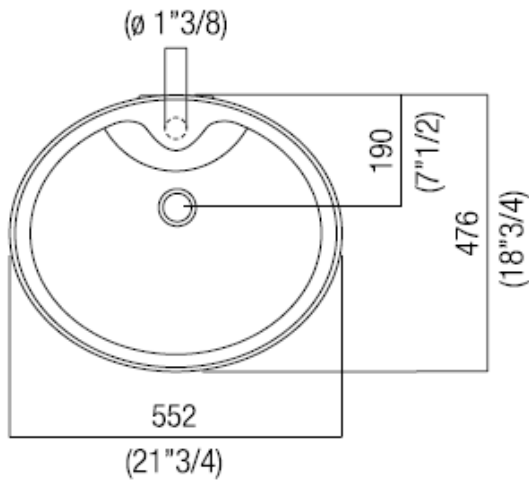

Roto Freestanding Basin

For further information please contact our showrooms on 0207 221 6786 or email us at [info@theshowroomltd.co.uk](mailto:info@theshowroomltd.co.uk)