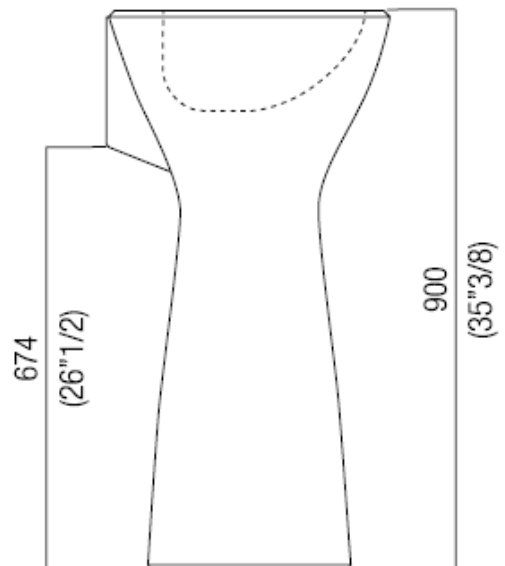

Roto Freestanding Basin

For further information please contact our showrooms on 0207 221 6786 or email us at [info@theshowroomltd.co.uk](mailto:info@theshowroomltd.co.uk)