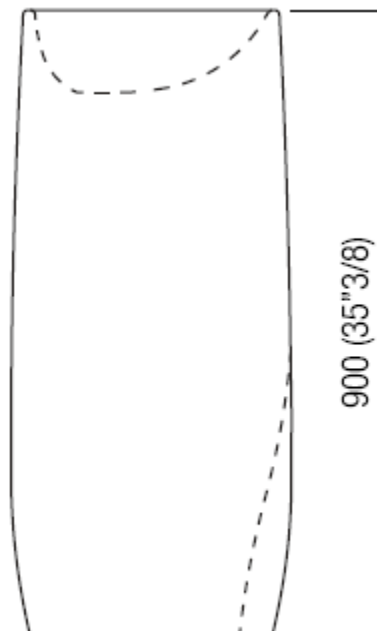

Pear C Freestanding Basin

For further information please contact our showrooms on 0207 221 6786 or email us at info@theshowroomltd.co.uk