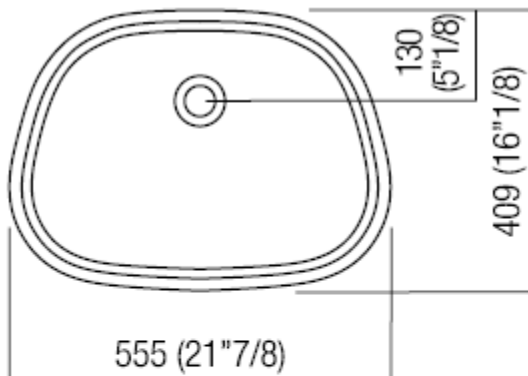

Pear C Freestanding Basin

For further information please contact our showrooms on 0207 221 6786 or email us at info@theshowroomltd.co.uk