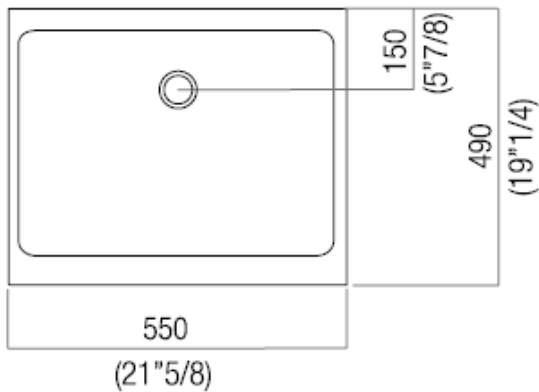

Lito 1 Freestanding Basin

For further information please contact our showrooms on 0207 221 6786 or email us at [info@theshowroomltd.co.uk](mailto:info@theshowroomltd.co.uk)