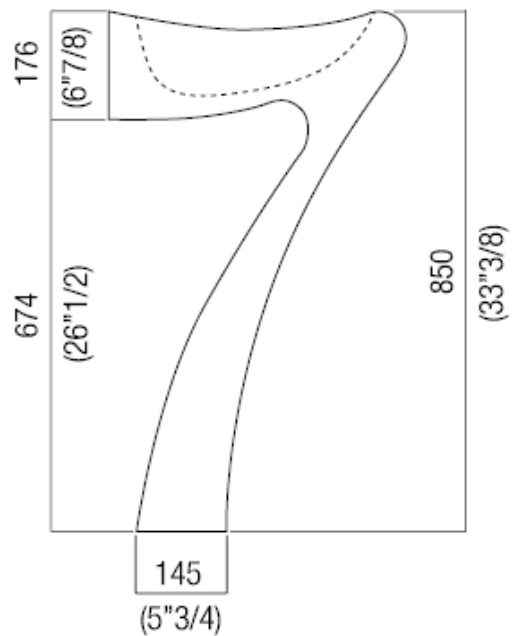

Lito 1 Freestanding Basin

For further information please contact our showrooms on 0207 221 6786 or email us at [info@theshowroomltd.co.uk](mailto:info@theshowroomltd.co.uk)