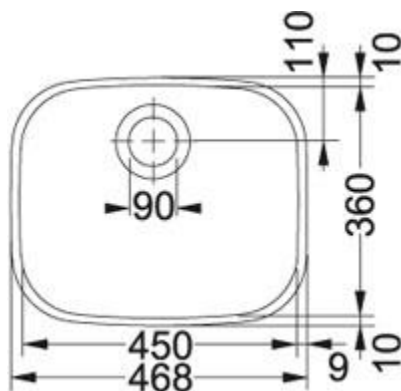

Utility 50

UTX610

For further information please contact our showrooms on 0207 221 6786 or email us at info@theshowroomltd.co.uk