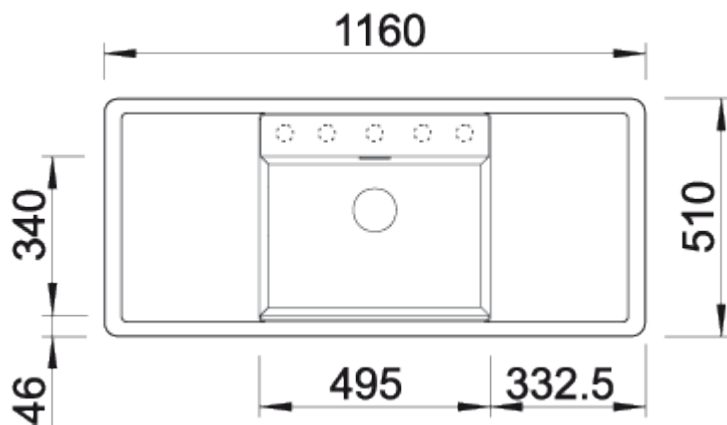

Alaros

	White
	Jasmin
	Sand
	Anthracite
	Alumetallic
	Champagne
	Coffee
	Tartufo
	Rock grey

For further information please contact our showrooms on 0207 221 6786 or email us at info@theshowroomltd.co.uk