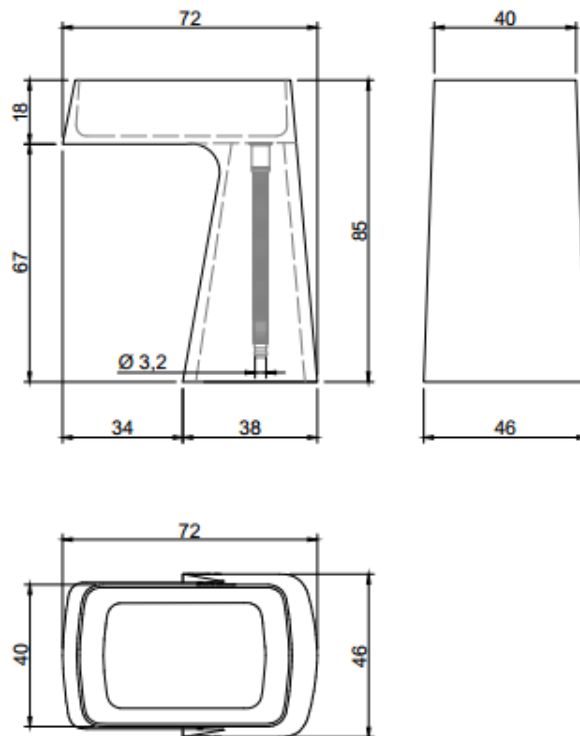

Pipa

For further information please contact our showrooms on 0207 221 6786 or email us at info@theshowroomltd.co.uk