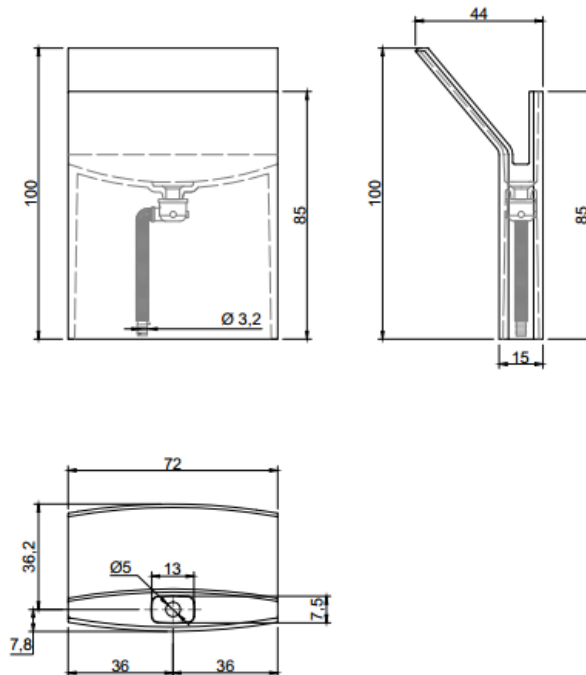

Mr Splash

For further information please contact our showrooms on 0207 221 6786 or email us at [info@theshowroomltd.co.uk](mailto:info@theshowroomltd.co.uk)