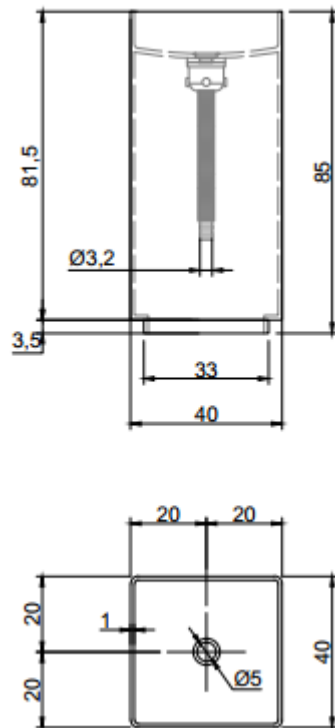

Kubic

For further information please contact our showrooms on 0207 221 6786 or email us at [info@theshowroomltd.co.uk](mailto:info@theshowroomltd.co.uk)