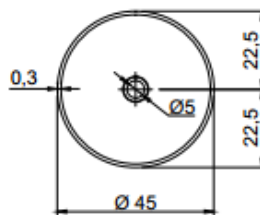

Ego

For further information please contact our showrooms on 0207 221 6786 or email us at info@theshowroomltd.co.uk