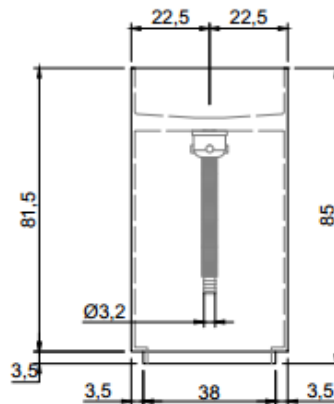

Ego

For further information please contact our showrooms on 0207 221 6786 or email us at info@theshowroomltd.co.uk