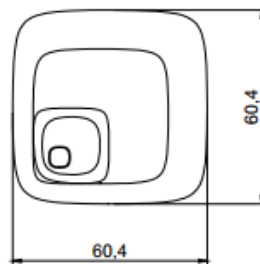

Dieresi

For further information please contact our showrooms on 0207 221 6786 or email us at info@theshowroomltd.co.uk