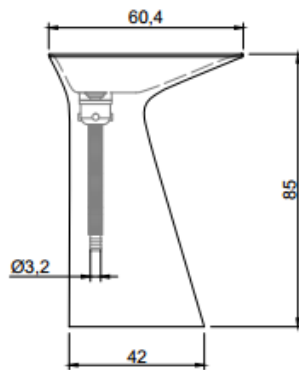

Dieresi

For further information please contact our showrooms on 0207 221 6786 or email us at info@theshowroomltd.co.uk