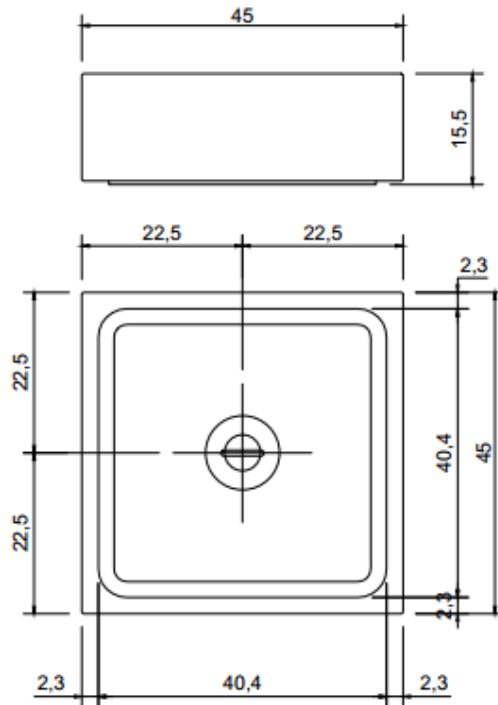

Blokko

For further information please contact our showrooms on 0207 221 6786 or email us at [info@theshowroomltd.co.uk](mailto:info@theshowroomltd.co.uk)