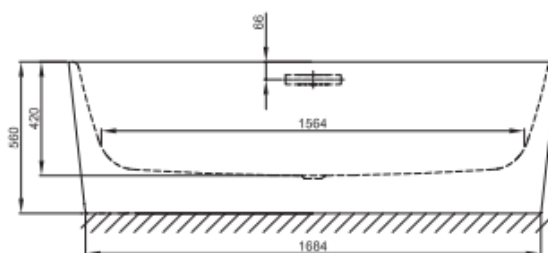

Bette Art

For further information please contact our showrooms on 0207 221 6786 or email us at info@theshowroomltd.co.uk