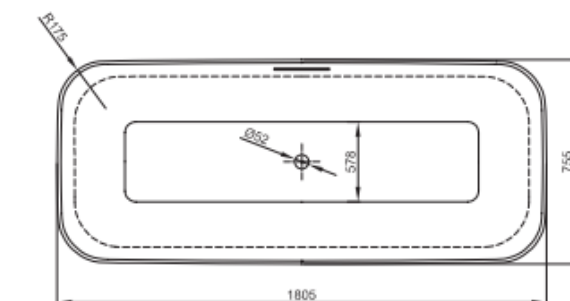

Bette Art

For further information please contact our showrooms on 0207 221 6786 or email us at info@theshowroomltd.co.uk