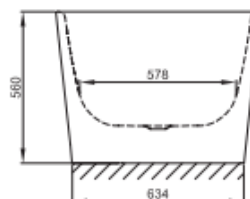

Bette Art

For further information please contact our showrooms on 0207 221 6786 or email us at info@theshowroomltd.co.uk