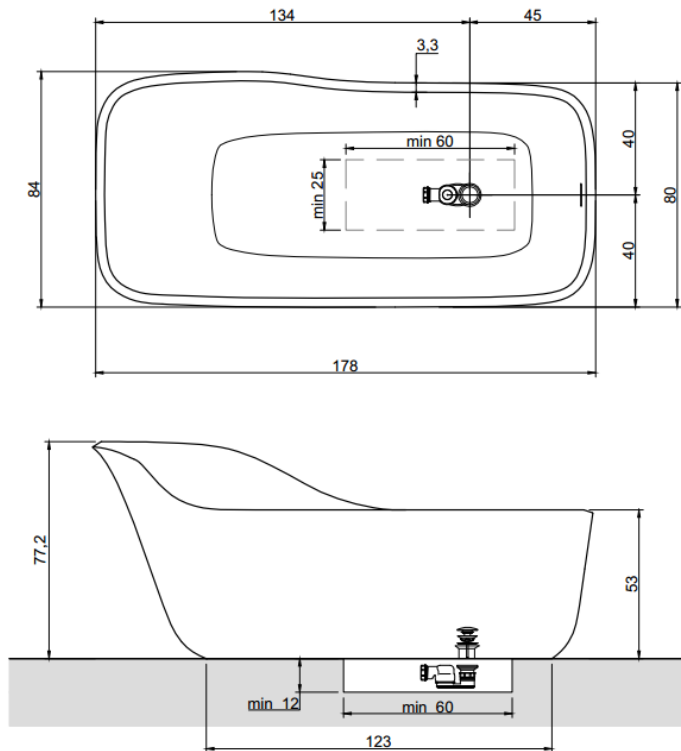

Wanda

For further information please contact our showrooms on 0207 221 6786 or email us at info@theshowroomltd.co.uk