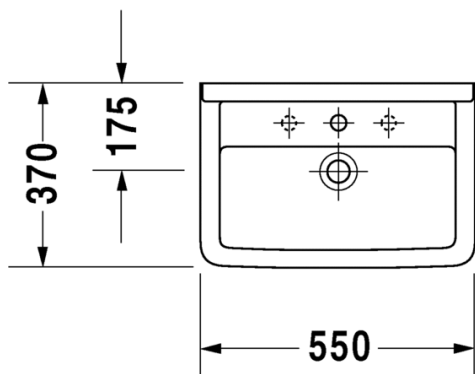

Starck 3 301600

Compact Washbasin

Available with 1 or 3 tap holes

Available with semi pedestal

For further information please contact our showrooms on 0207 221 6786 or email us at [info@theshowroomltd.co.uk](mailto:info@theshowroomltd.co.uk)

Starck 3 301550

Compact Washbasin

Available with 1 or 3 tap holes

Available with semi pedestal

For further information please contact our showrooms on 0207 221 6786 or email us at [info@theshowroomltd.co.uk](mailto:info@theshowroomltd.co.uk)