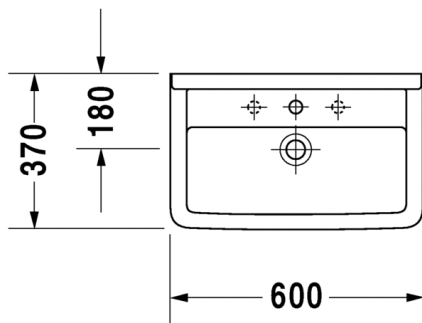

For further information please contact our showrooms on 0207 221 6786 or email us at info@theshowroomltd.co.uk