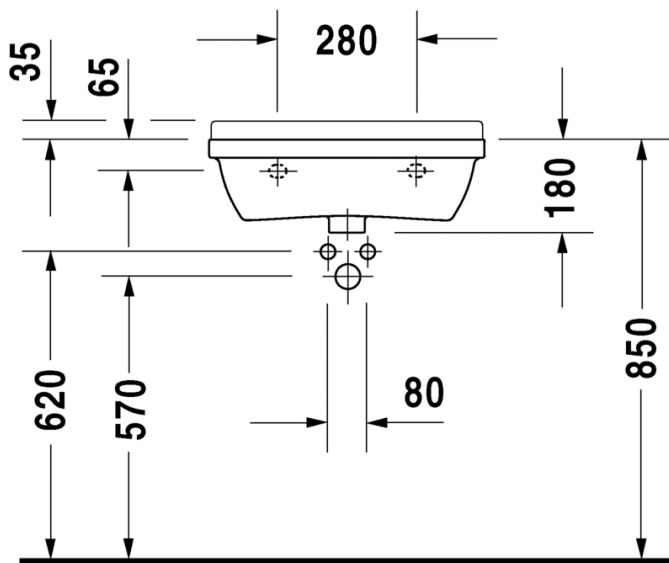

Starck 3 301600

Compact Washbasin

Available with 1 or 3 tap holes

Available with semi pedestal

For further information please contact our showrooms on 0207 221 6786 or email us at [info@theshowroomltd.co.uk](mailto:info@theshowroomltd.co.uk)

Starck 3 301550

Compact Washbasin

Available with 1 or 3 tap holes

Available with semi pedestal

For further information please contact our showrooms on 0207 221 6786 or email us at [info@theshowroomltd.co.uk](mailto:info@theshowroomltd.co.uk)