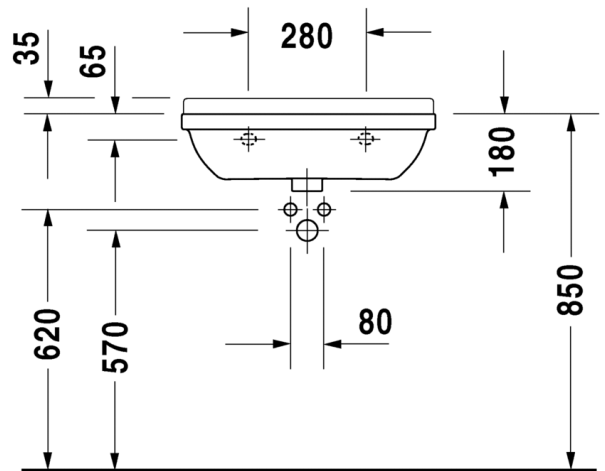

Starck 3 301600

Compact Washbasin

Available with 1 or 3 tap holes

Available with semi pedestal

For further information please contact our showrooms on 0207 221 6786 or email us at [info@theshowroomltd.co.uk](mailto:info@theshowroomltd.co.uk)

Starck 3 301550

Compact Washbasin

Available with 1 or 3 tap holes

Available with semi pedestal

For further information please contact our showrooms on 0207 221 6786 or email us at [info@theshowroomltd.co.uk](mailto:info@theshowroomltd.co.uk)