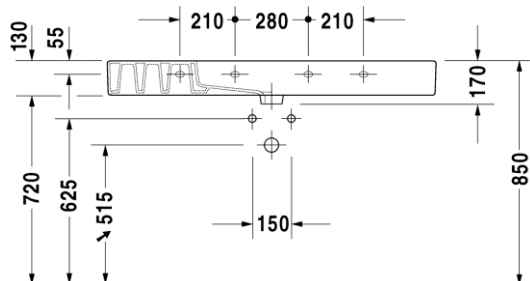

Vero 032985

Furniture Washbasin

Available in
850x490
1050x490
1250x490

Available with 1, 3 or no tap
holes
Option of metal console or
towel rail

9572 Fogo

For further information please contact our showrooms on
0207 221 6786 or email us at info@theshowroomltd.co.uk

Vero 032910

Furniture Washbasin

Available in
850x490
1050x490
1250x490

Available with 1, 3 or no tap holes
Option of metal console or towel rail

For further information please contact our showrooms on 0207 221 6786 or email us at info@theshowroomltd.co.uk

Vero 032912

Furniture Washbasin

Available in
850x490
1050x490
1250x490

Available with 1, 3 or no tap holes
Option of metal console or towel rail

9574 Fogo

003073

For further information please contact our showrooms on
0207 221 6786 or email us at info@theshowroomltd.co.uk