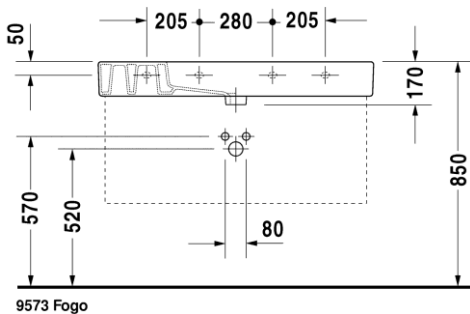

Vero 032985

Furniture Washbasin

Available in
850x490
1050x490
1250x490

Available with 1, 3 or no tap
holes
Option of metal console or
towel rail

9572 Fogo

For further information please contact our showrooms on
0207 221 6786 or email us at info@theshowroomltd.co.uk

Vero 032910

Furniture Washbasin

Available in
850x490
1050x490
1250x490

Available with 1, 3 or no tap holes
Option of metal console or towel rail

For further information please contact our showrooms on 0207 221 6786 or email us at info@theshowroomltd.co.uk

Vero 032912

Furniture Washbasin

Available in
850x490
1050x490
1250x490

Available with 1, 3 or no tap holes
Option of metal console or towel rail

9574 Fogo

003073

For further information please contact our showrooms on
0207 221 6786 or email us at info@theshowroomltd.co.uk