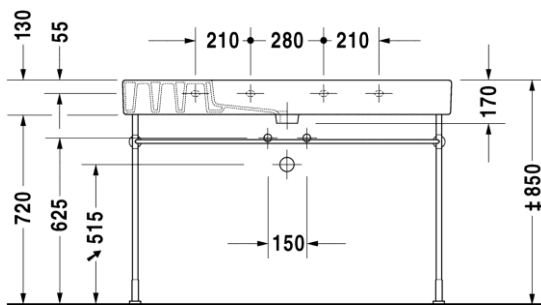

Vero 032985

Furniture Washbasin

Available in
850x490
1050x490
1250x490

Available with 1, 3 or no tap
holes
Option of metal console or
towel rail

9572 Fogo

For further information please contact our showrooms on
0207 221 6786 or email us at info@theshowroomltd.co.uk

Vero 032910

Furniture Washbasin

Available in
850x490
1050x490
1250x490

Available with 1, 3 or no tap holes
Option of metal console or towel rail

For further information please contact our showrooms on 0207 221 6786 or email us at info@theshowroomltd.co.uk

Vero 032912

Furniture Washbasin

Available in
850x490
1050x490
1250x490

Available with 1, 3 or no tap holes
Option of metal console or towel rail

9574 Fogo

003073

For further information please contact our showrooms on
0207 221 6786 or email us at info@theshowroomltd.co.uk