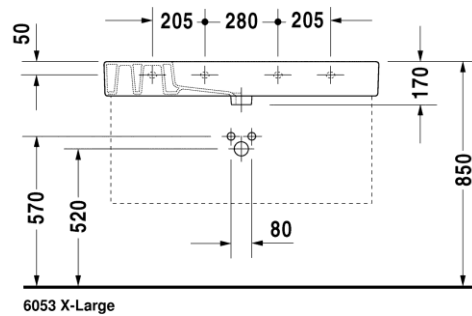

Vero 032985

Furniture Washbasin

Available in
850x490
1050x490
1250x490

Available with 1, 3 or no tap
holes
Option of metal console or
towel rail

9572 Fogo

For further information please contact our showrooms on
0207 221 6786 or email us at info@theshowroomltd.co.uk

Vero 032910

Furniture Washbasin

Available in
850x490
1050x490
1250x490

Available with 1, 3 or no tap holes
Option of metal console or towel rail

For further information please contact our showrooms on 0207 221 6786 or email us at info@theshowroomltd.co.uk

Vero 032912

Furniture Washbasin

Available in
850x490
1050x490
1250x490

Available with 1, 3 or no tap holes
Option of metal console or towel rail

9574 Fogo

003073

For further information please contact our showrooms on
0207 221 6786 or email us at info@theshowroomltd.co.uk