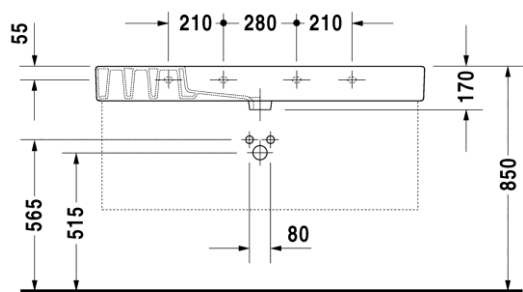

Vero 032985

Furniture Washbasin

Available in
850x490
1050x490
1250x490

Available with 1, 3 or no tap
holes
Option of metal console or
towel rail

9572 Fogo

For further information please contact our showrooms on
0207 221 6786 or email us at info@theshowroomltd.co.uk

Vero 032910

Furniture Washbasin

Available in
850x490
1050x490
1250x490

Available with 1, 3 or no tap holes
Option of metal console or towel rail

For further information please contact our showrooms on 0207 221 6786 or email us at info@theshowroomltd.co.uk

Vero 032912

Furniture Washbasin

Available in
850x490
1050x490
1250x490

Available with 1, 3 or no tap holes
Option of metal console or towel rail

9574 Fogo

003073

For further information please contact our showrooms on
0207 221 6786 or email us at info@theshowroomltd.co.uk