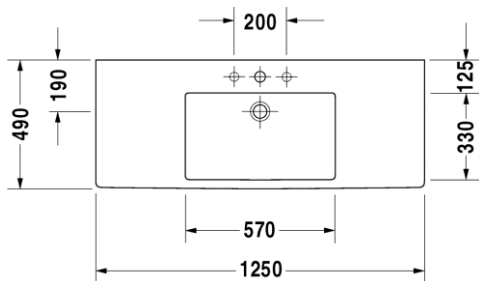

Vero 032985

Furniture Washbasin

Available in
850x490
1050x490
1250x490

Available with 1, 3 or no tap
holes
Option of metal console or
towel rail

9572 Fogo

For further information please contact our showrooms on
0207 221 6786 or email us at info@theshowroomltd.co.uk

Vero 032910

Furniture Washbasin

Available in
850x490
1050x490
1250x490

Available with 1, 3 or no tap holes
Option of metal console or towel rail

For further information please contact our showrooms on 0207 221 6786 or email us at info@theshowroomltd.co.uk

Vero 032912

Furniture Washbasin

Available in
850x490
1050x490
1250x490

Available with 1, 3 or no tap holes
Option of metal console or towel rail

9574 Fogo

003073

For further information please contact our showrooms on
0207 221 6786 or email us at info@theshowroomltd.co.uk