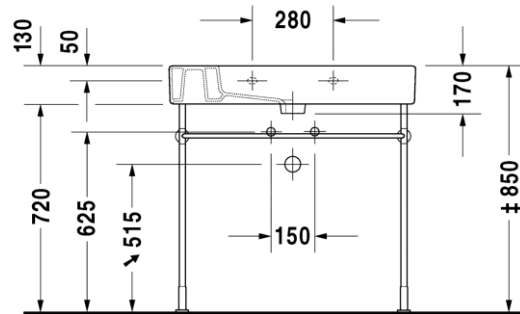

Vero 032985

Furniture Washbasin

Available in
850x490
1050x490
1250x490

Available with 1, 3 or no tap
holes
Option of metal console or
towel rail

9572 Fogo

For further information please contact our showrooms on
0207 221 6786 or email us at info@theshowroomltd.co.uk

Vero 032910

Furniture Washbasin

Available in
850x490
1050x490
1250x490

Available with 1, 3 or no tap holes
Option of metal console or towel rail

For further information please contact our showrooms on 0207 221 6786 or email us at info@theshowroomltd.co.uk

Vero 032912

Furniture Washbasin

Available in
850x490
1050x490
1250x490

Available with 1, 3 or no tap holes
Option of metal console or towel rail

9574 Fogo

003073

For further information please contact our showrooms on
0207 221 6786 or email us at info@theshowroomltd.co.uk