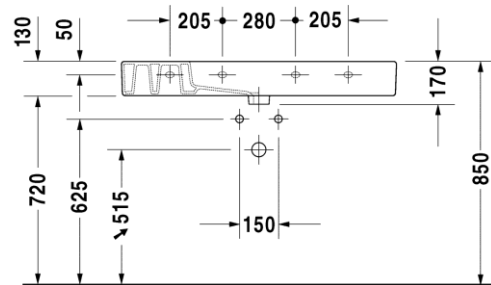

Vero 032985

Furniture Washbasin

Available in
850x490
1050x490
1250x490

Available with 1, 3 or no tap
holes
Option of metal console or
towel rail

9572 Fogo

For further information please contact our showrooms on
0207 221 6786 or email us at info@theshowroomltd.co.uk

Vero 032910

Furniture Washbasin

Available in
850x490
1050x490
1250x490

Available with 1, 3 or no tap holes
Option of metal console or towel rail

For further information please contact our showrooms on 0207 221 6786 or email us at info@theshowroomltd.co.uk

Vero 032912

Furniture Washbasin

Available in
850x490
1050x490
1250x490

Available with 1, 3 or no tap holes
Option of metal console or towel rail

9574 Fogo

003073

For further information please contact our showrooms on
0207 221 6786 or email us at info@theshowroomltd.co.uk