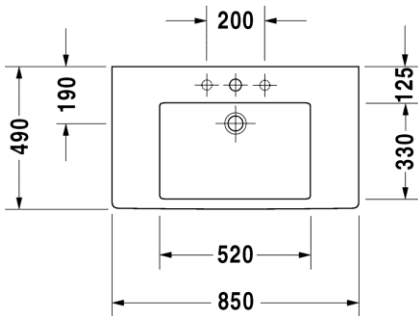

Vero 032985

Furniture Washbasin

Available in
850x490
1050x490
1250x490

Available with 1, 3 or no tap
holes
Option of metal console or
towel rail

9572 Fogo

For further information please contact our showrooms on
0207 221 6786 or email us at info@theshowroomltd.co.uk

Vero 032910

Furniture Washbasin

Available in
850x490
1050x490
1250x490

Available with 1, 3 or no tap holes
Option of metal console or towel rail

For further information please contact our showrooms on 0207 221 6786 or email us at info@theshowroomltd.co.uk

Vero 032912

Furniture Washbasin

Available in
850x490
1050x490
1250x490

Available with 1, 3 or no tap holes
Option of metal console or towel rail

9574 Fogo

003073

For further information please contact our showrooms on
0207 221 6786 or email us at info@theshowroomltd.co.uk