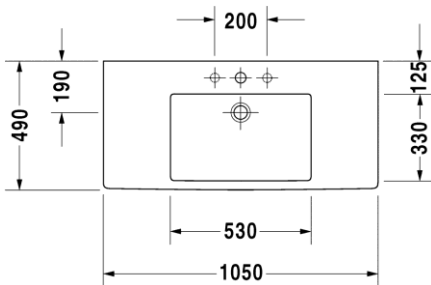

Vero 032985

Furniture Washbasin

Available in
850x490
1050x490
1250x490

Available with 1, 3 or no tap
holes
Option of metal console or
towel rail

9572 Fogo

For further information please contact our showrooms on
0207 221 6786 or email us at info@theshowroomltd.co.uk

Vero 032910

Furniture Washbasin

Available in
850x490
1050x490
1250x490

Available with 1, 3 or no tap holes
Option of metal console or towel rail

For further information please contact our showrooms on 0207 221 6786 or email us at info@theshowroomltd.co.uk

Vero 032912

Furniture Washbasin

Available in
850x490
1050x490
1250x490

Available with 1, 3 or no tap holes
Option of metal console or towel rail

9574 Fogo

003073

For further information please contact our showrooms on
0207 221 6786 or email us at info@theshowroomltd.co.uk