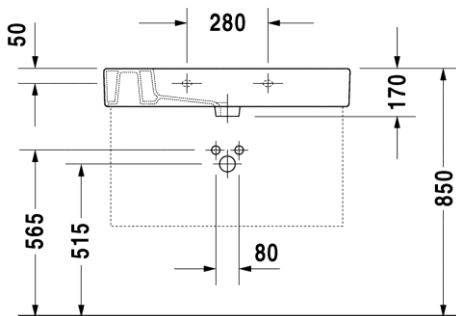

Vero 032985

Furniture Washbasin

Available in
850x490
1050x490
1250x490

Available with 1, 3 or no tap
holes
Option of metal console or
towel rail

9572 Fogo

For further information please contact our showrooms on
0207 221 6786 or email us at info@theshowroomltd.co.uk

Vero 032910

Furniture Washbasin

Available in
850x490
1050x490
1250x490

Available with 1, 3 or no tap holes
Option of metal console or towel rail

For further information please contact our showrooms on 0207 221 6786 or email us at info@theshowroomltd.co.uk

Vero 032912

Furniture Washbasin

Available in
850x490
1050x490
1250x490

Available with 1, 3 or no tap holes
Option of metal console or towel rail

9574 Fogo

003073

For further information please contact our showrooms on
0207 221 6786 or email us at info@theshowroomltd.co.uk