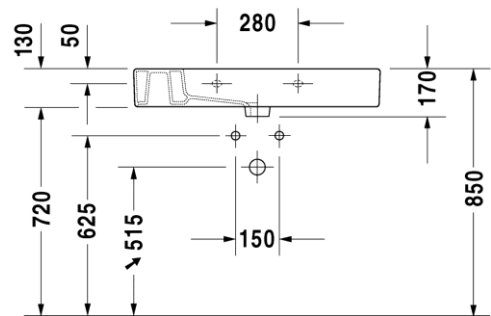

Vero 032985

Furniture Washbasin

Available in
850x490
1050x490
1250x490

Available with 1, 3 or no tap
holes
Option of metal console or
towel rail

9572 Fogo

For further information please contact our showrooms on
0207 221 6786 or email us at info@theshowroomltd.co.uk

Vero 032910

Furniture Washbasin

Available in
850x490
1050x490
1250x490

Available with 1, 3 or no tap holes
Option of metal console or towel rail

For further information please contact our showrooms on 0207 221 6786 or email us at info@theshowroomltd.co.uk

Vero 032912

Furniture Washbasin

Available in
850x490
1050x490
1250x490

Available with 1, 3 or no tap holes
Option of metal console or towel rail

9574 Fogo

003073

For further information please contact our showrooms on
0207 221 6786 or email us at info@theshowroomltd.co.uk