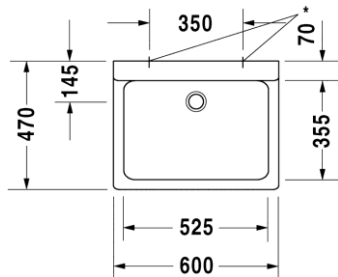

Vero 045360

Washbasin with upstand

Available with metal console

For further information please contact our showrooms on 0207 221 6786 or email us at info@theshowroomltd.co.uk