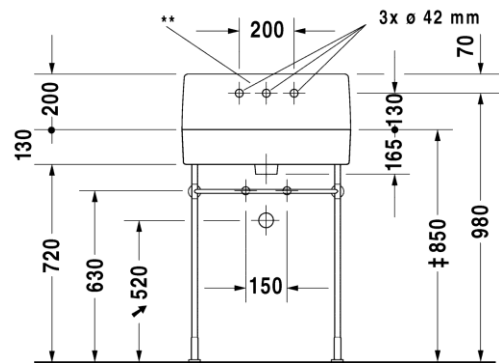

Vero 045360

Washbasin with upstand

Available with metal console

For further information please contact our showrooms on 0207 221 6786 or email us at info@theshowroomltd.co.uk