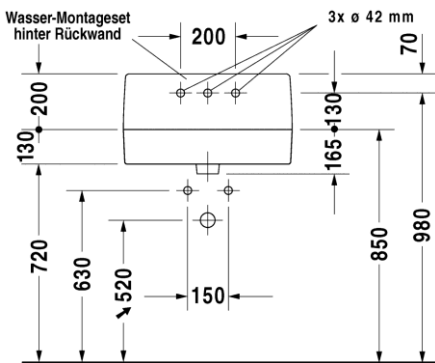

Vero 045360

Washbasin with upstand

Available with metal console

For further information please contact our showrooms on 0207 221 6786 or email us at info@theshowroomltd.co.uk