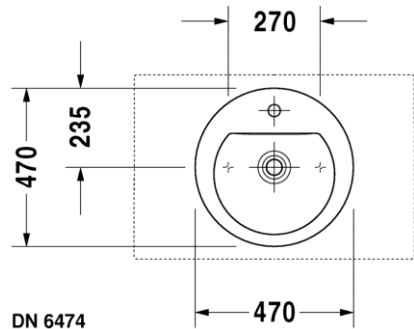

Darling New 049747

Above Counter Basin

For further information please contact our showrooms on 0207 221 6786 or email us at info@theshowroomltd.co.uk