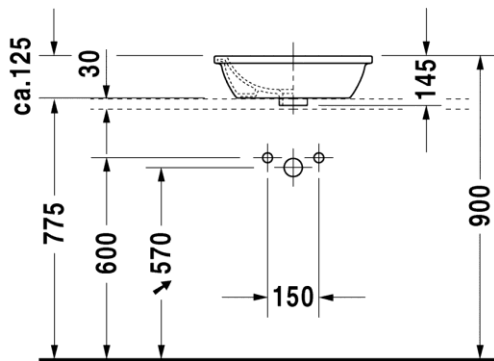

Darling New 049747

Above Counter Basin

For further information please contact our showrooms on 0207 221 6786 or email us at info@theshowroomltd.co.uk