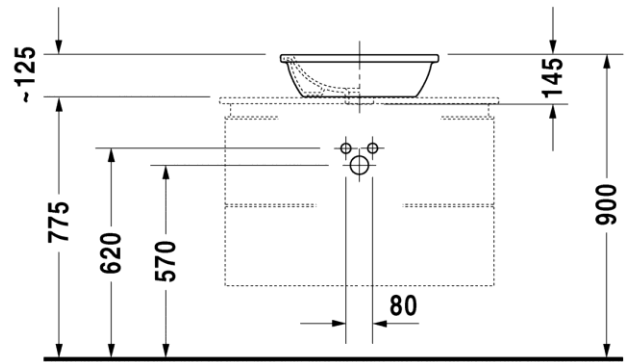

Darling New 049747

Above Counter Basin

For further information please contact our showrooms on 0207 221 6786 or email us at info@theshowroomltd.co.uk