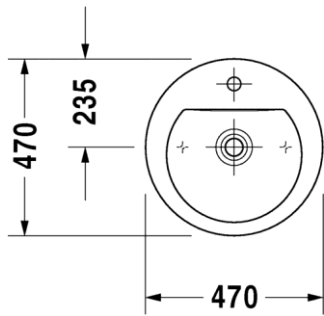

Darling New 049747

Above Counter Basin

For further information please contact our showrooms on 0207 221 6786 or email us at info@theshowroomltd.co.uk