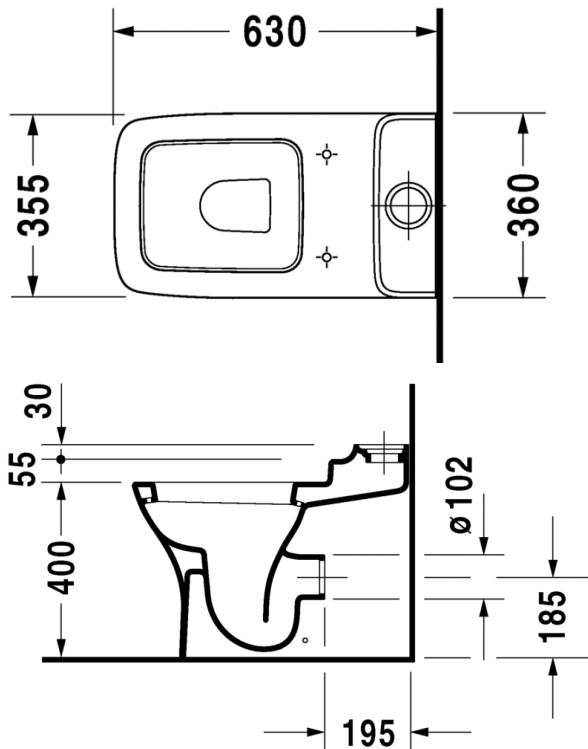

Puravida 211909

Close Coupled Toilet

For further information please contact our showrooms on 0207 221 6786 or email us at info@theshowroomltd.co.uk