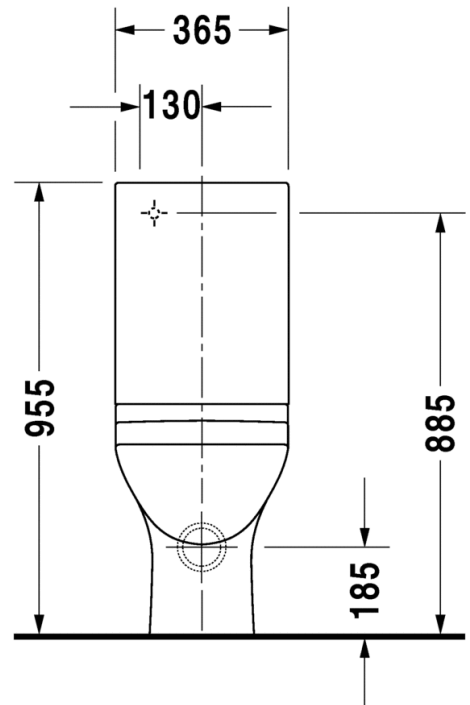

Puravida 211909

Close Coupled Toilet

For further information please contact our showrooms on 0207 221 6786 or email us at info@theshowroomltd.co.uk